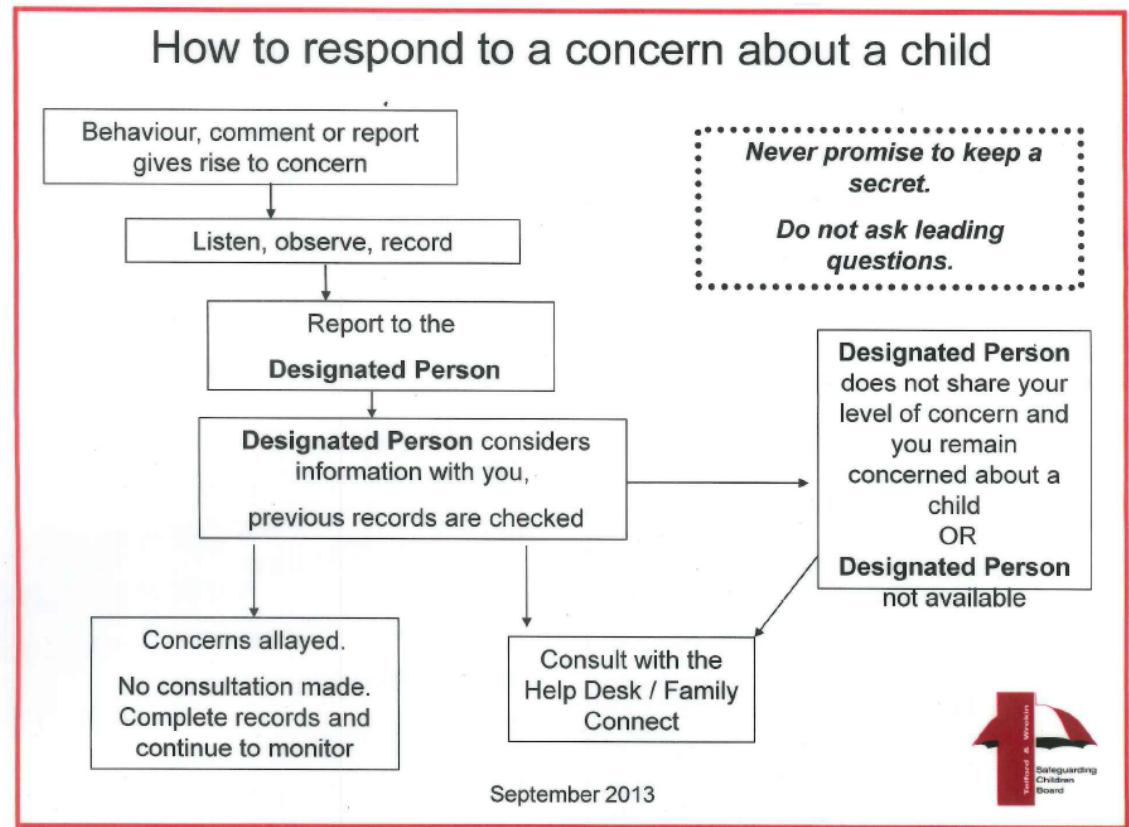

School governor with safeguarding responsibility-Maureen Horton

Safeguarding is everyone's responsibility!

Family Connect

Call:01952 385385

Text:07797875385

Email:familyconnect@telford.gov.uk

Web:www.familyconnect.co.uk