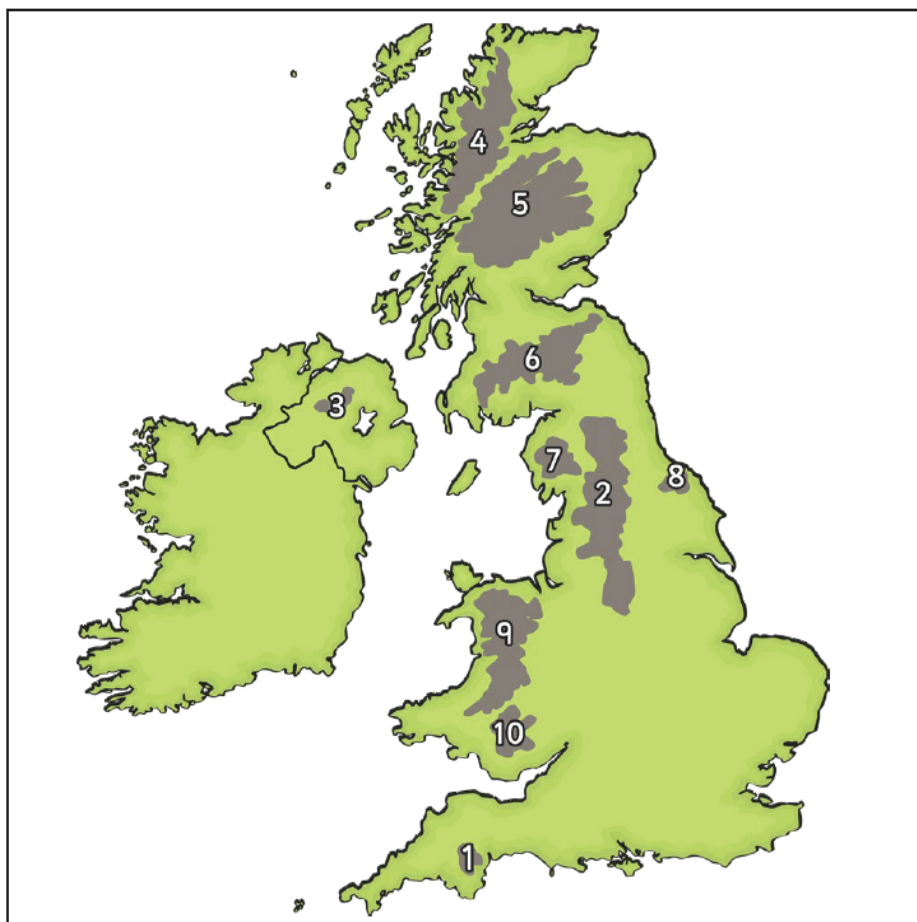

UK Hills and Mountains

I can name and locate areas of high ground in the UK.

I can use a map or atlas to locate areas of high ground in the UK.

Use your atlas to find out the names of the areas of high ground marked on the map.

Number on Map	Name of Area
	Northwest Highlands
	Dartmoor
	Cambrian Mountains
	Southern Uplands
	Brecon Beacons
	Sperrin Mountains
	Cumbrian Mountains
	North Yorkshire Moors
	Pennines
	Grampian Mountains