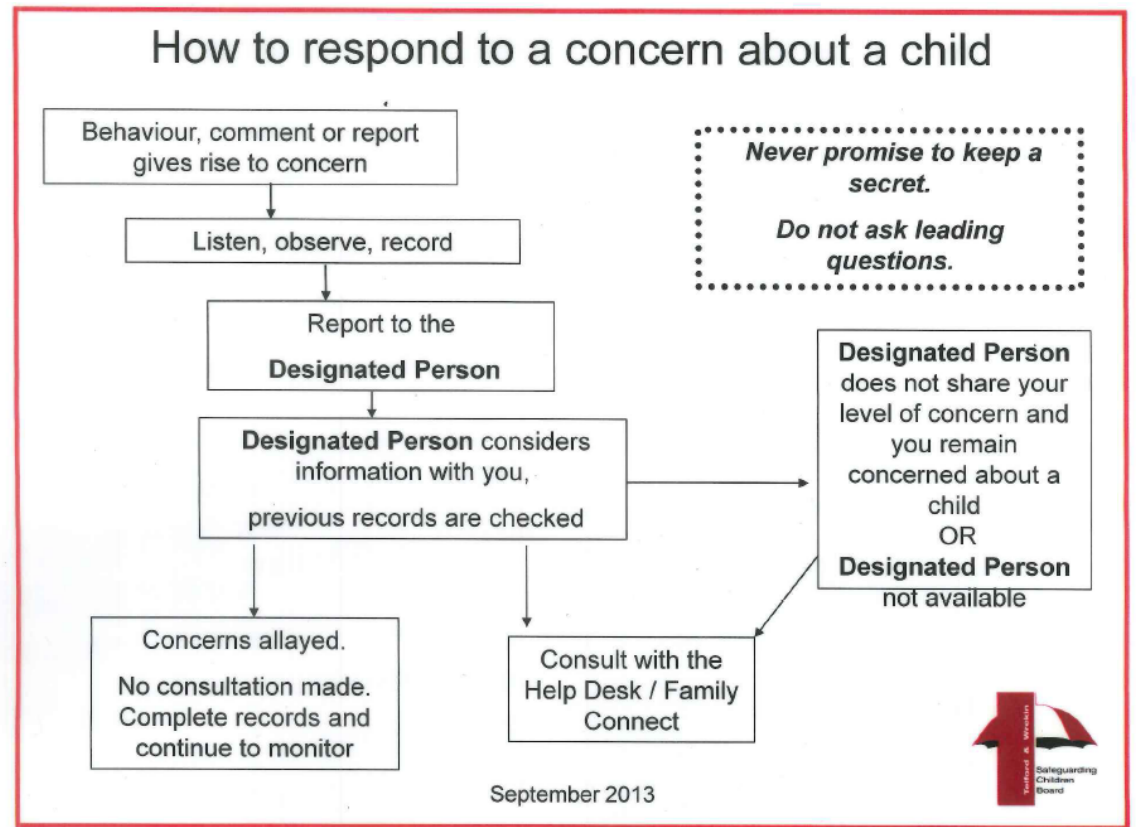

Mrs Foxley
Assistant Head

Mrs Watts
Deputy Head
Domestic Abuse Ambassador

School governor with safeguarding and Prevent responsibility-Mrs Maureen Horton

Safeguarding is everyone's responsibility!

Family Connect